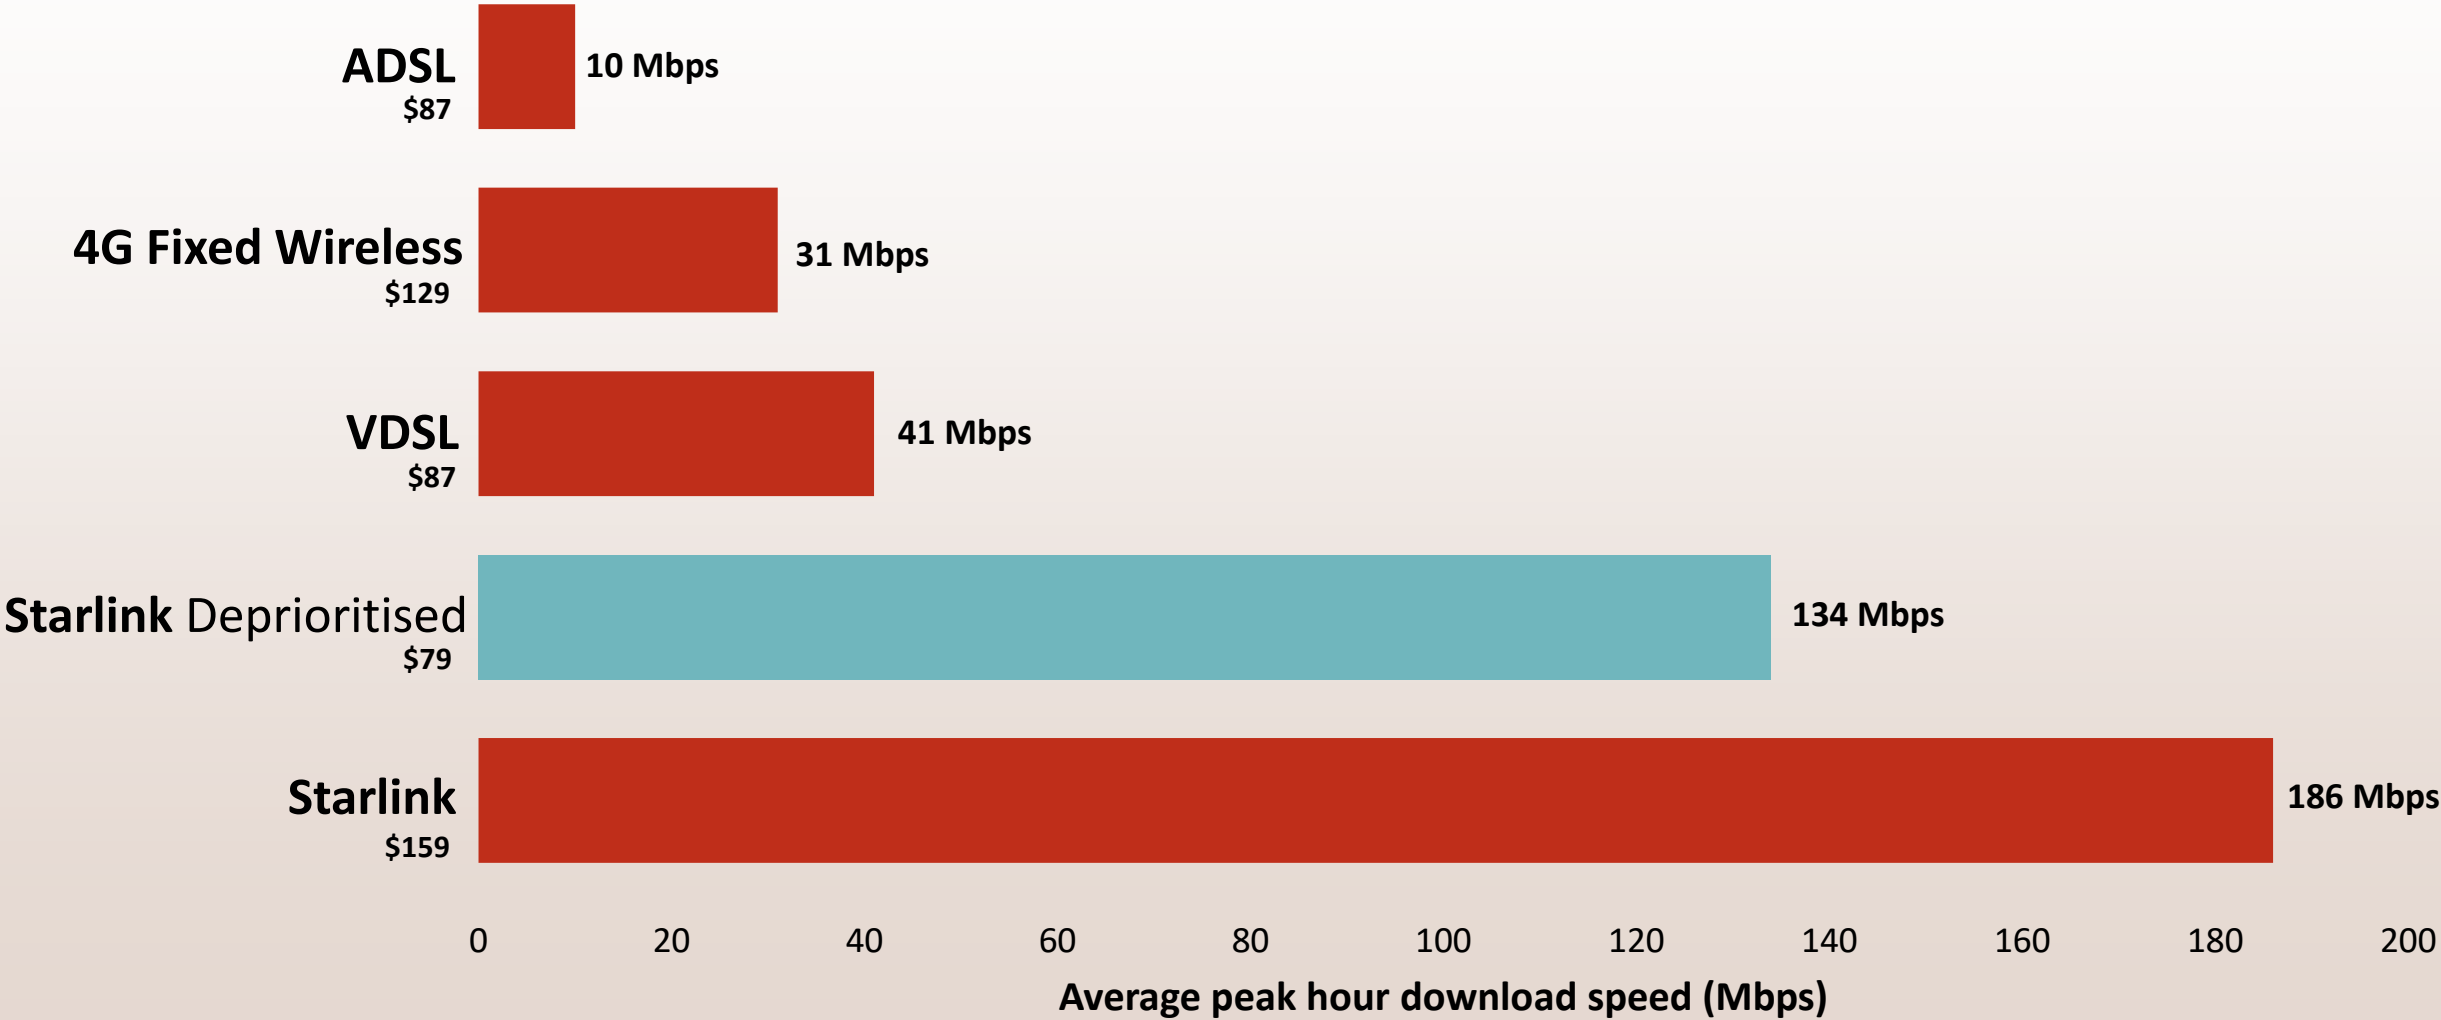

Speed vs Price for Rural Broadband

Connectivity Map – National Level

Connectivity Map – Address-Level

Copper Connections and Alternatives