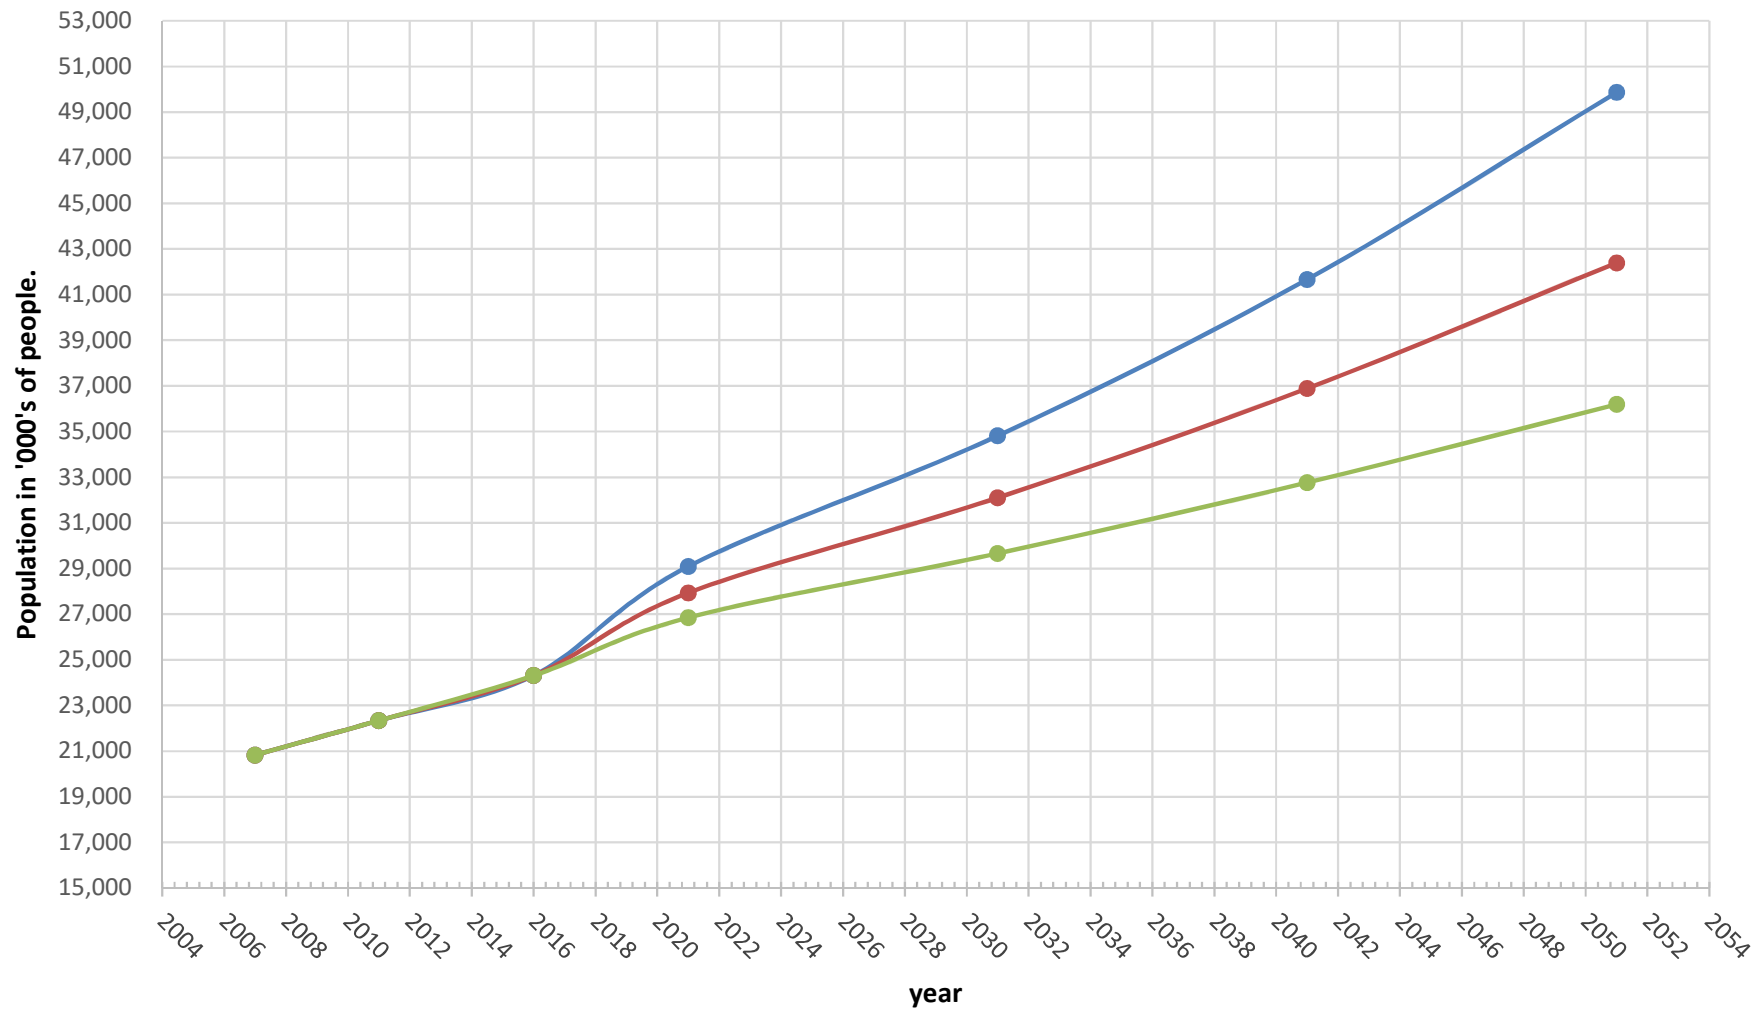

# Australian Population Growth projections

- Projected AUS Population (thousands) High population growth 1.8%
- Projected AUS Population (thousands) Medium population growth 1.4%
- Projected AUS Population (thousands) Low population growth 1.0%