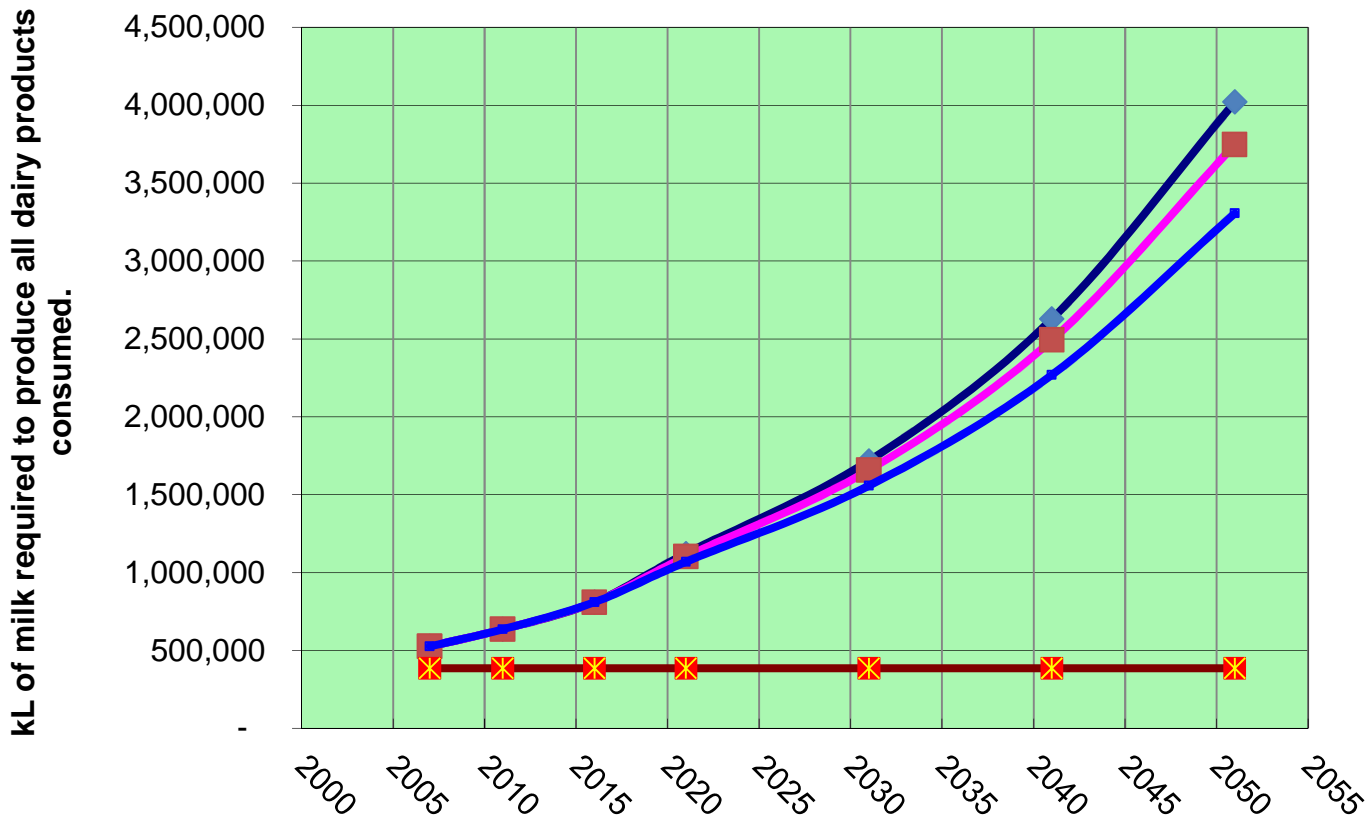

Projected WA Consumption Total milk consumption

- High population Growth
- Medium population growth
- Low population Growth
- 2016 milk production in WA.

NOTE: based on litrage figures only, no standardisation or fat and protein balances done. Estimates only.