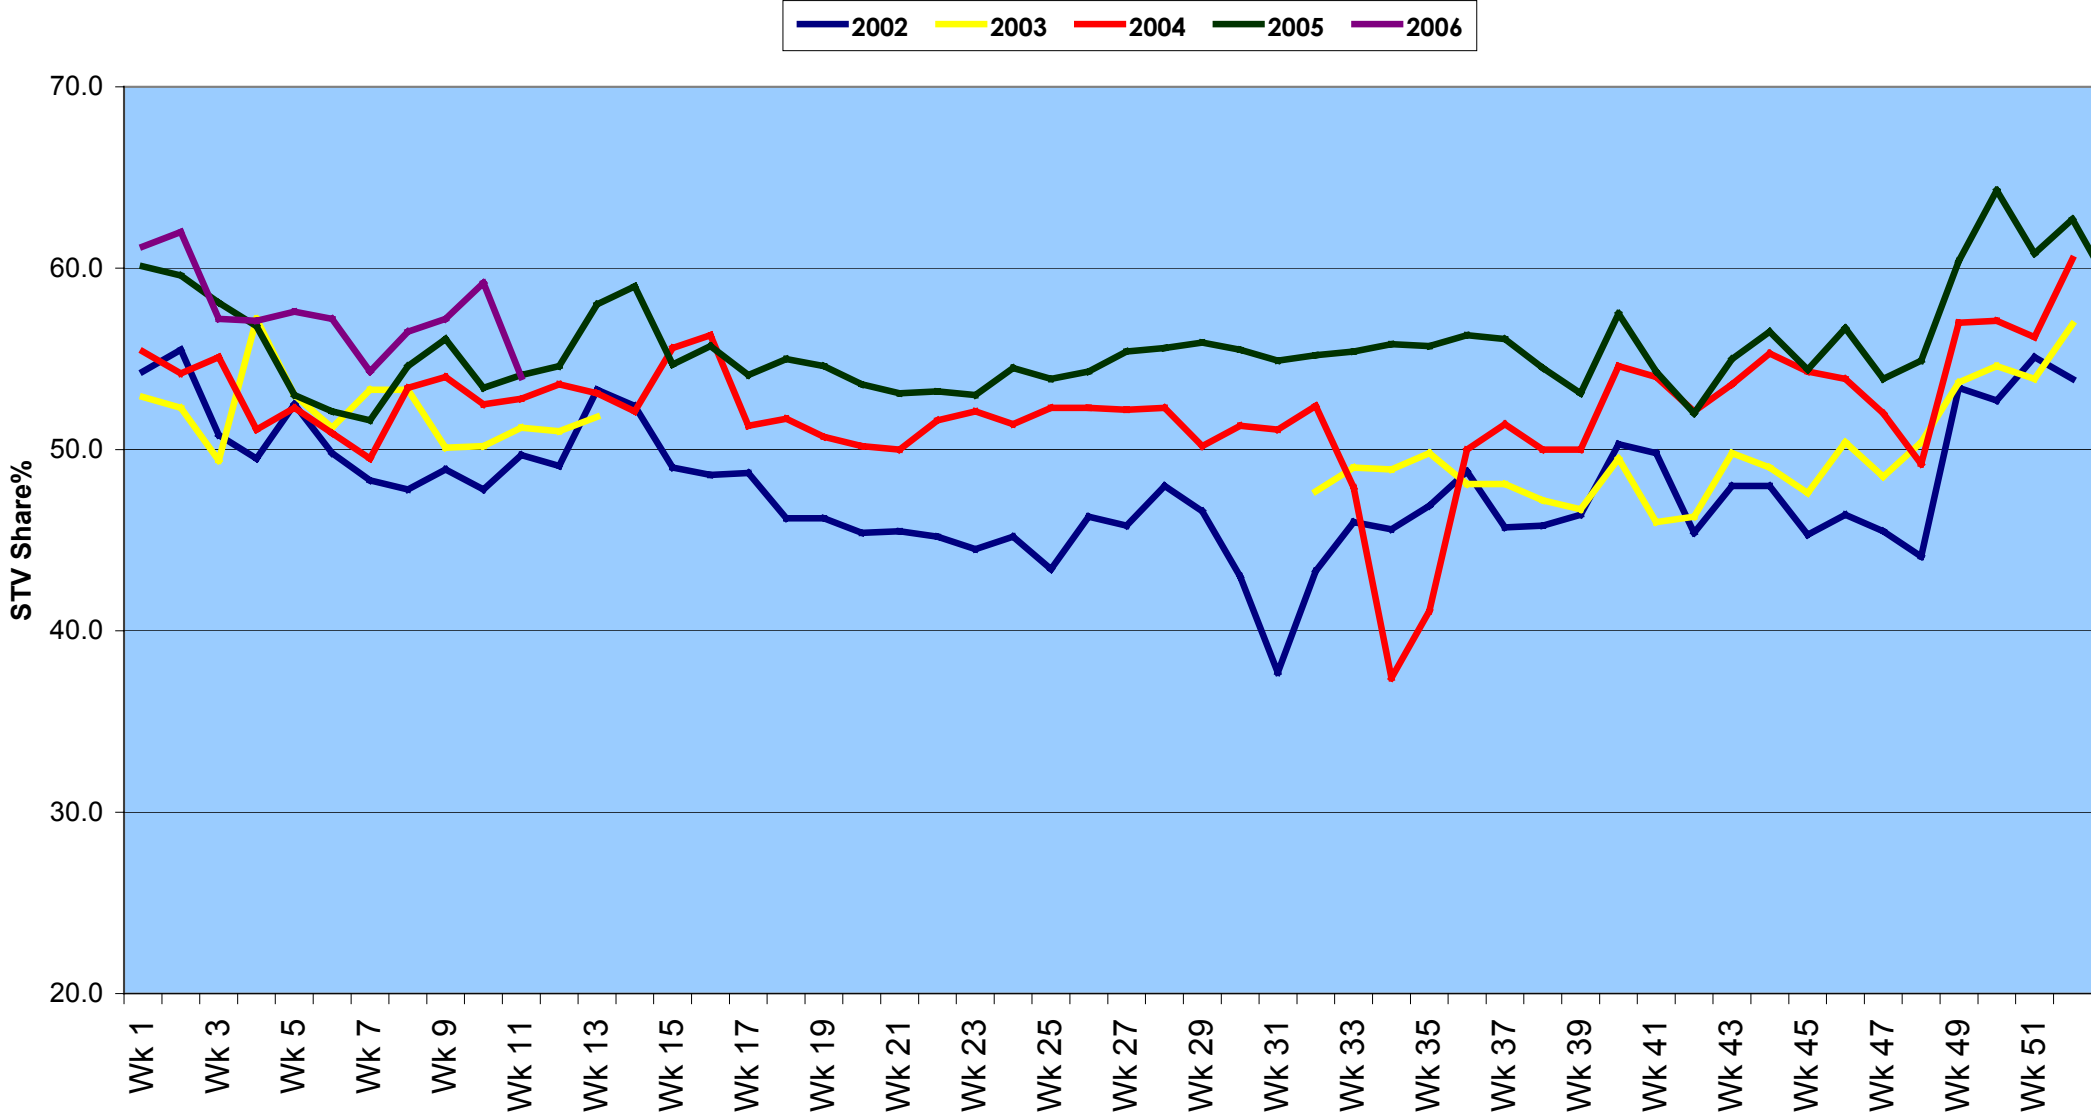

Attachment 2

STV Year on Year Tracking - Share%

NB: AC Nielsen's ratings ceased March 29, 2003. As such, no ratings data is available for the period March 30, 2003 through July 31, 2003.