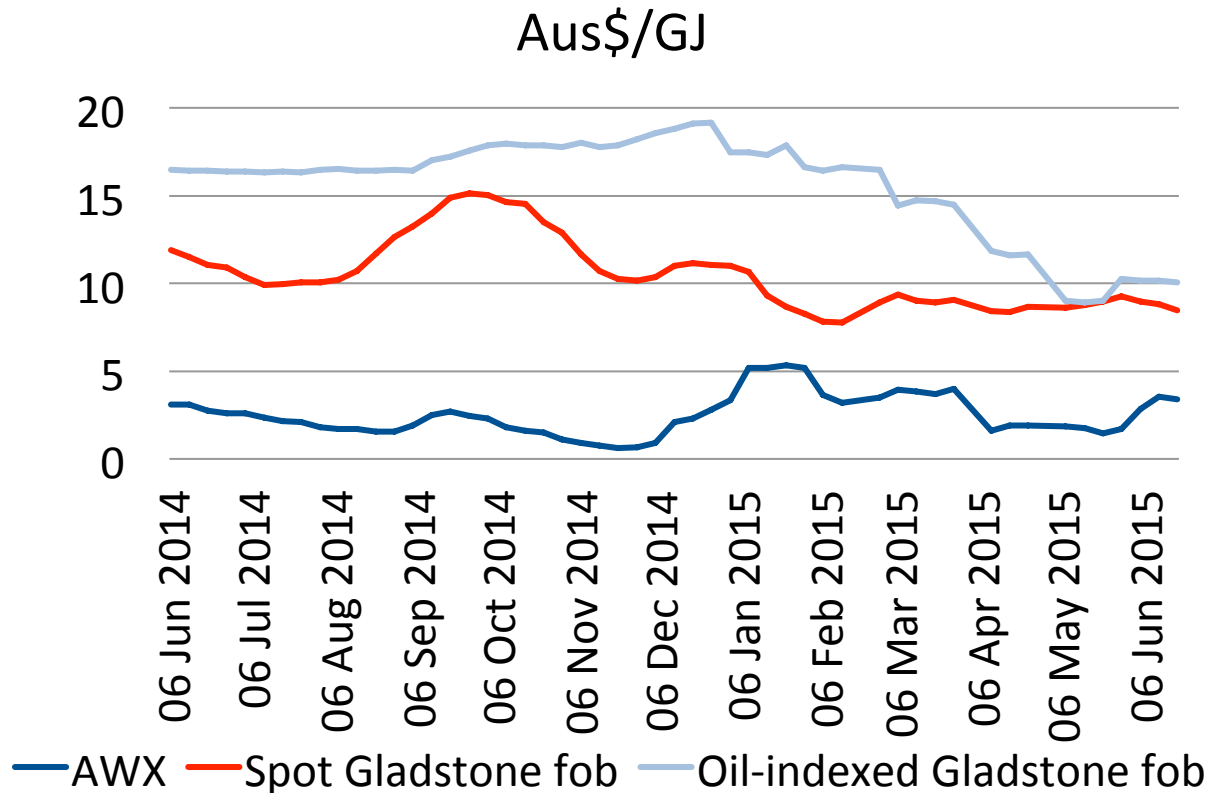

# Argus Wallumbilla/spot Gladstone fob spread tightens

\* Gladstone fob prices include liquefaction costs