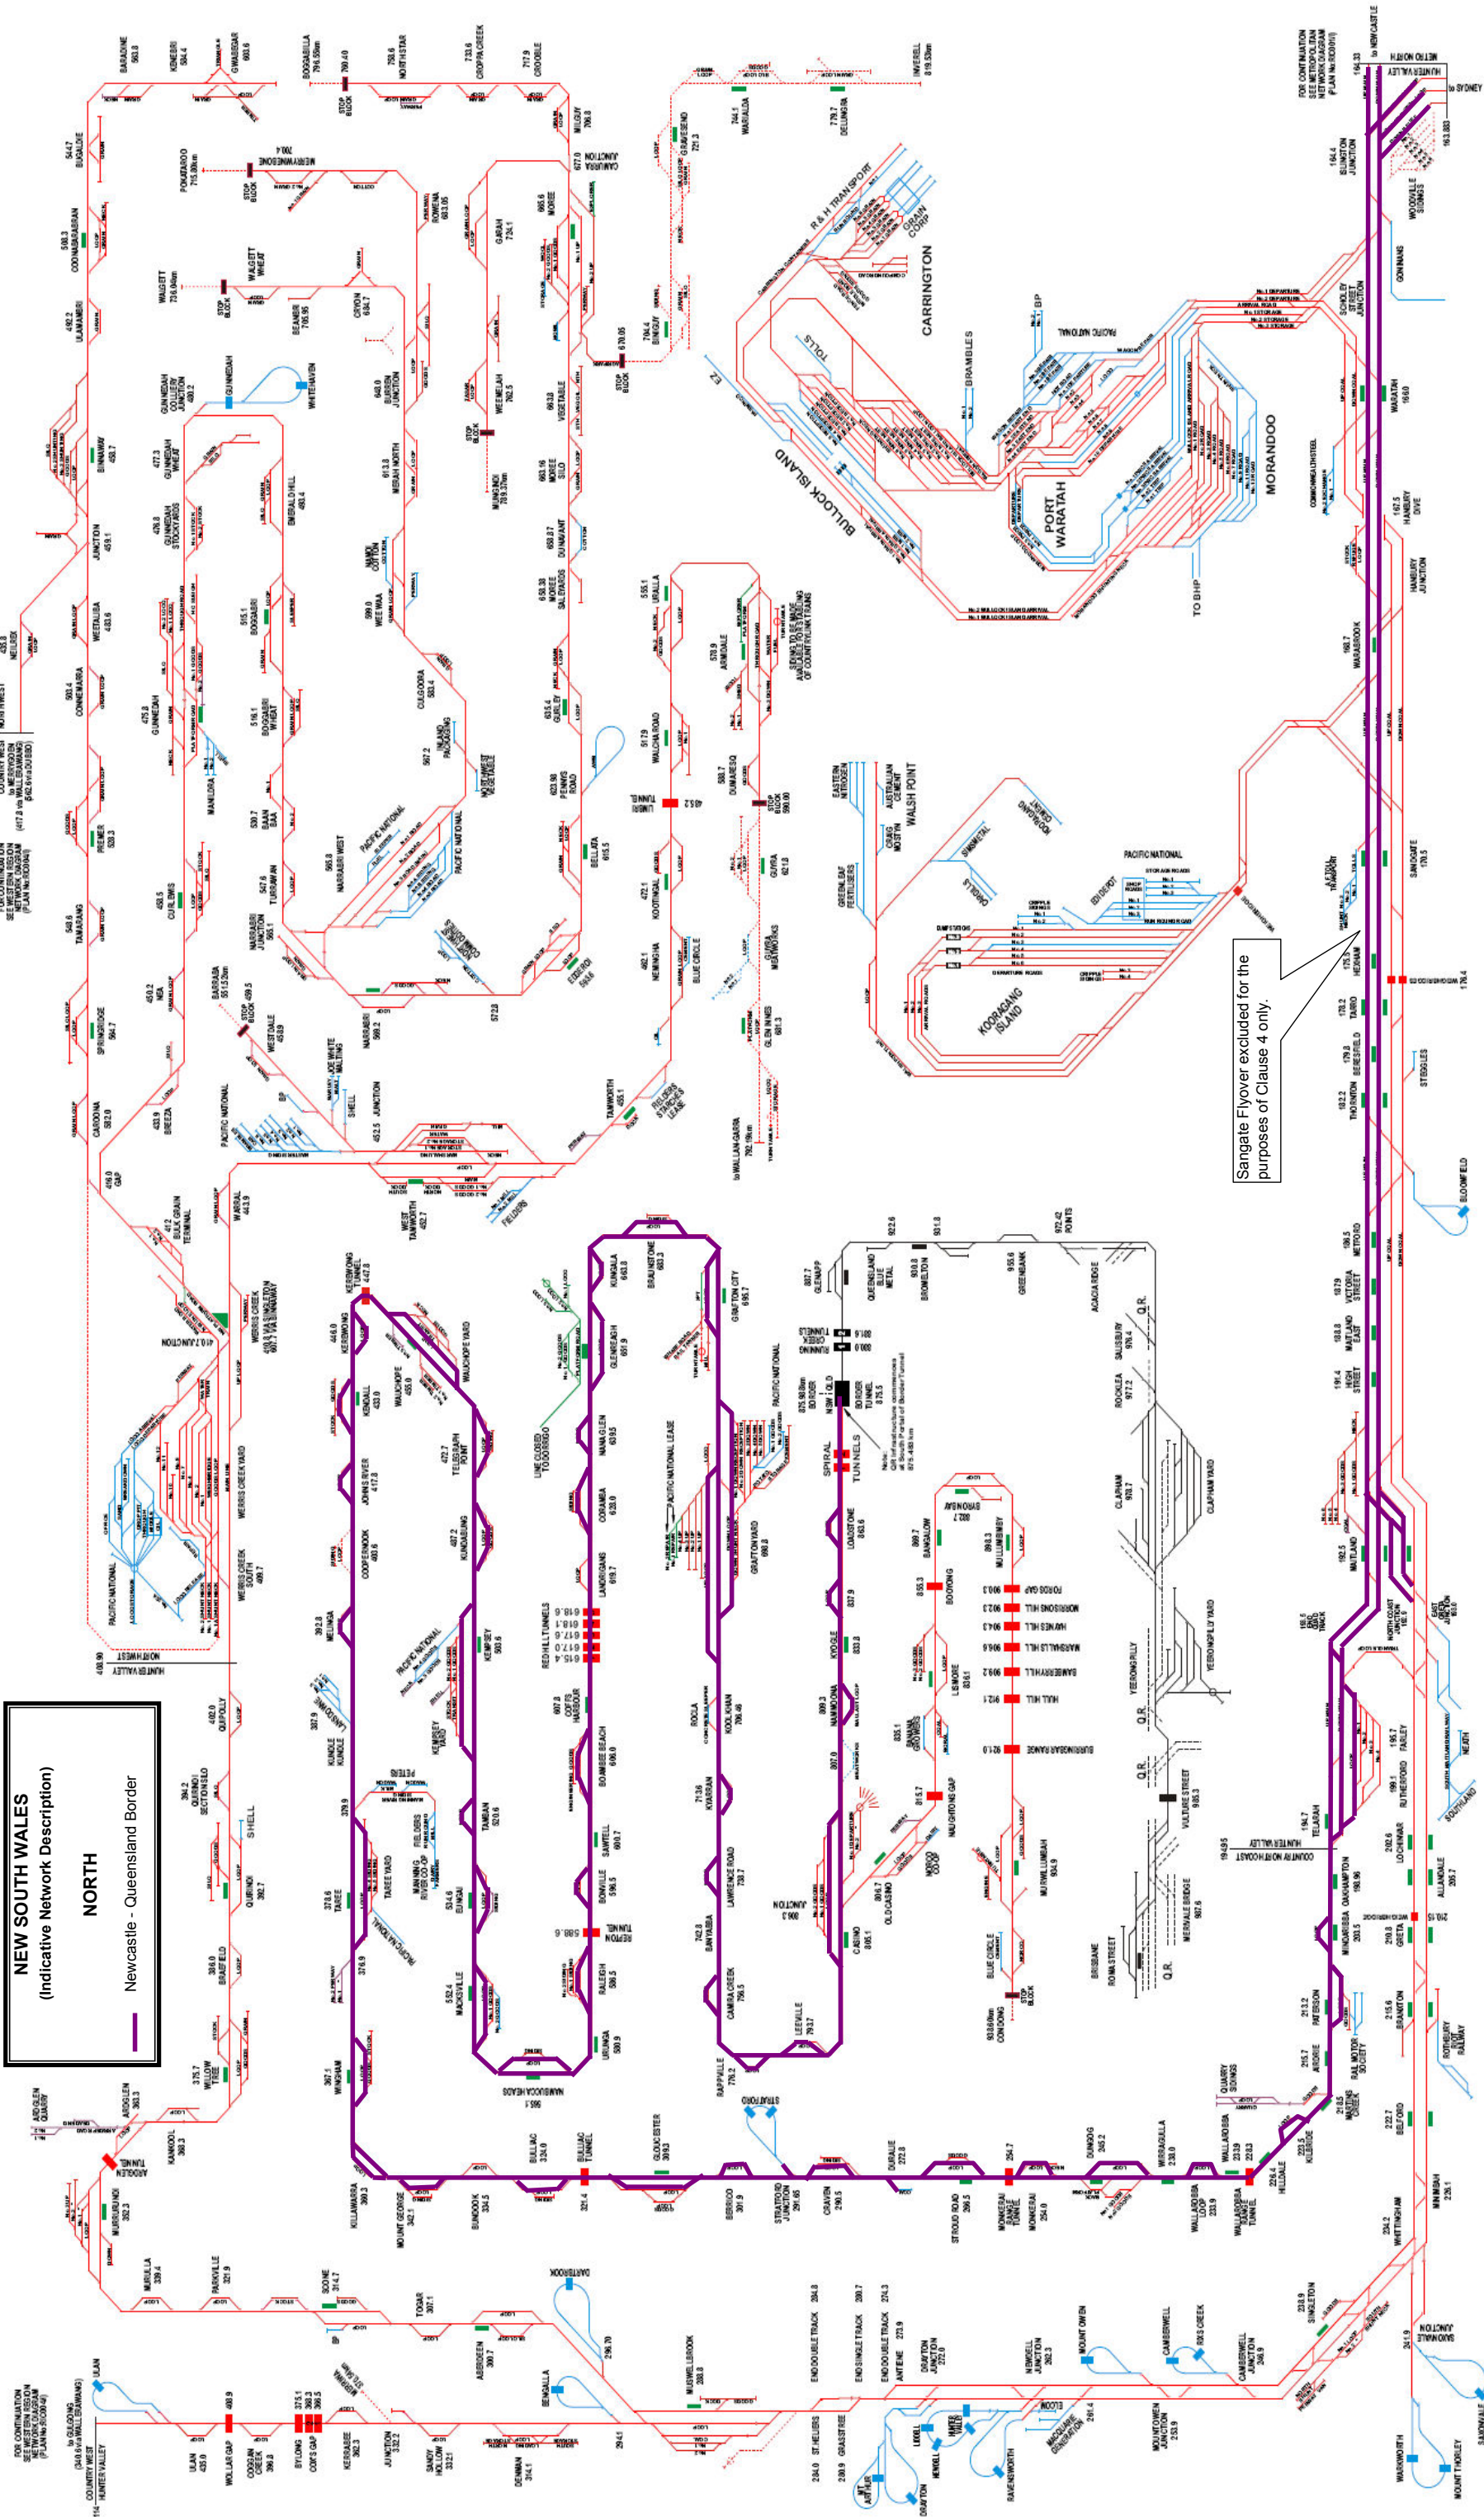

NEW SOUTH WALES
(Indicative Network Description)

NORTH
Newcastle - Queensland Border

Sangate Flyover excluded for the purposes of Clause 4 only.

NEW SOUTH WALES
 (Indicative Network Description)

WEST

— Crystal Brook - Coolamundra (part)

FOR CONTINUATION
 SEE SOUTHERN REGION
 NETWORK (PLAN NO. R020331)

FOR CONTINUATION
 SEE SOUTHERN REGION
 NETWORK (PLAN NO. R020331)

FOR CONTINUATION
 SEE SOUTHERN REGION
 NETWORK (PLAN NO. R020331)

FOR CONTINUATION
 SEE SOUTHERN REGION
 NETWORK (PLAN NO. R020331)