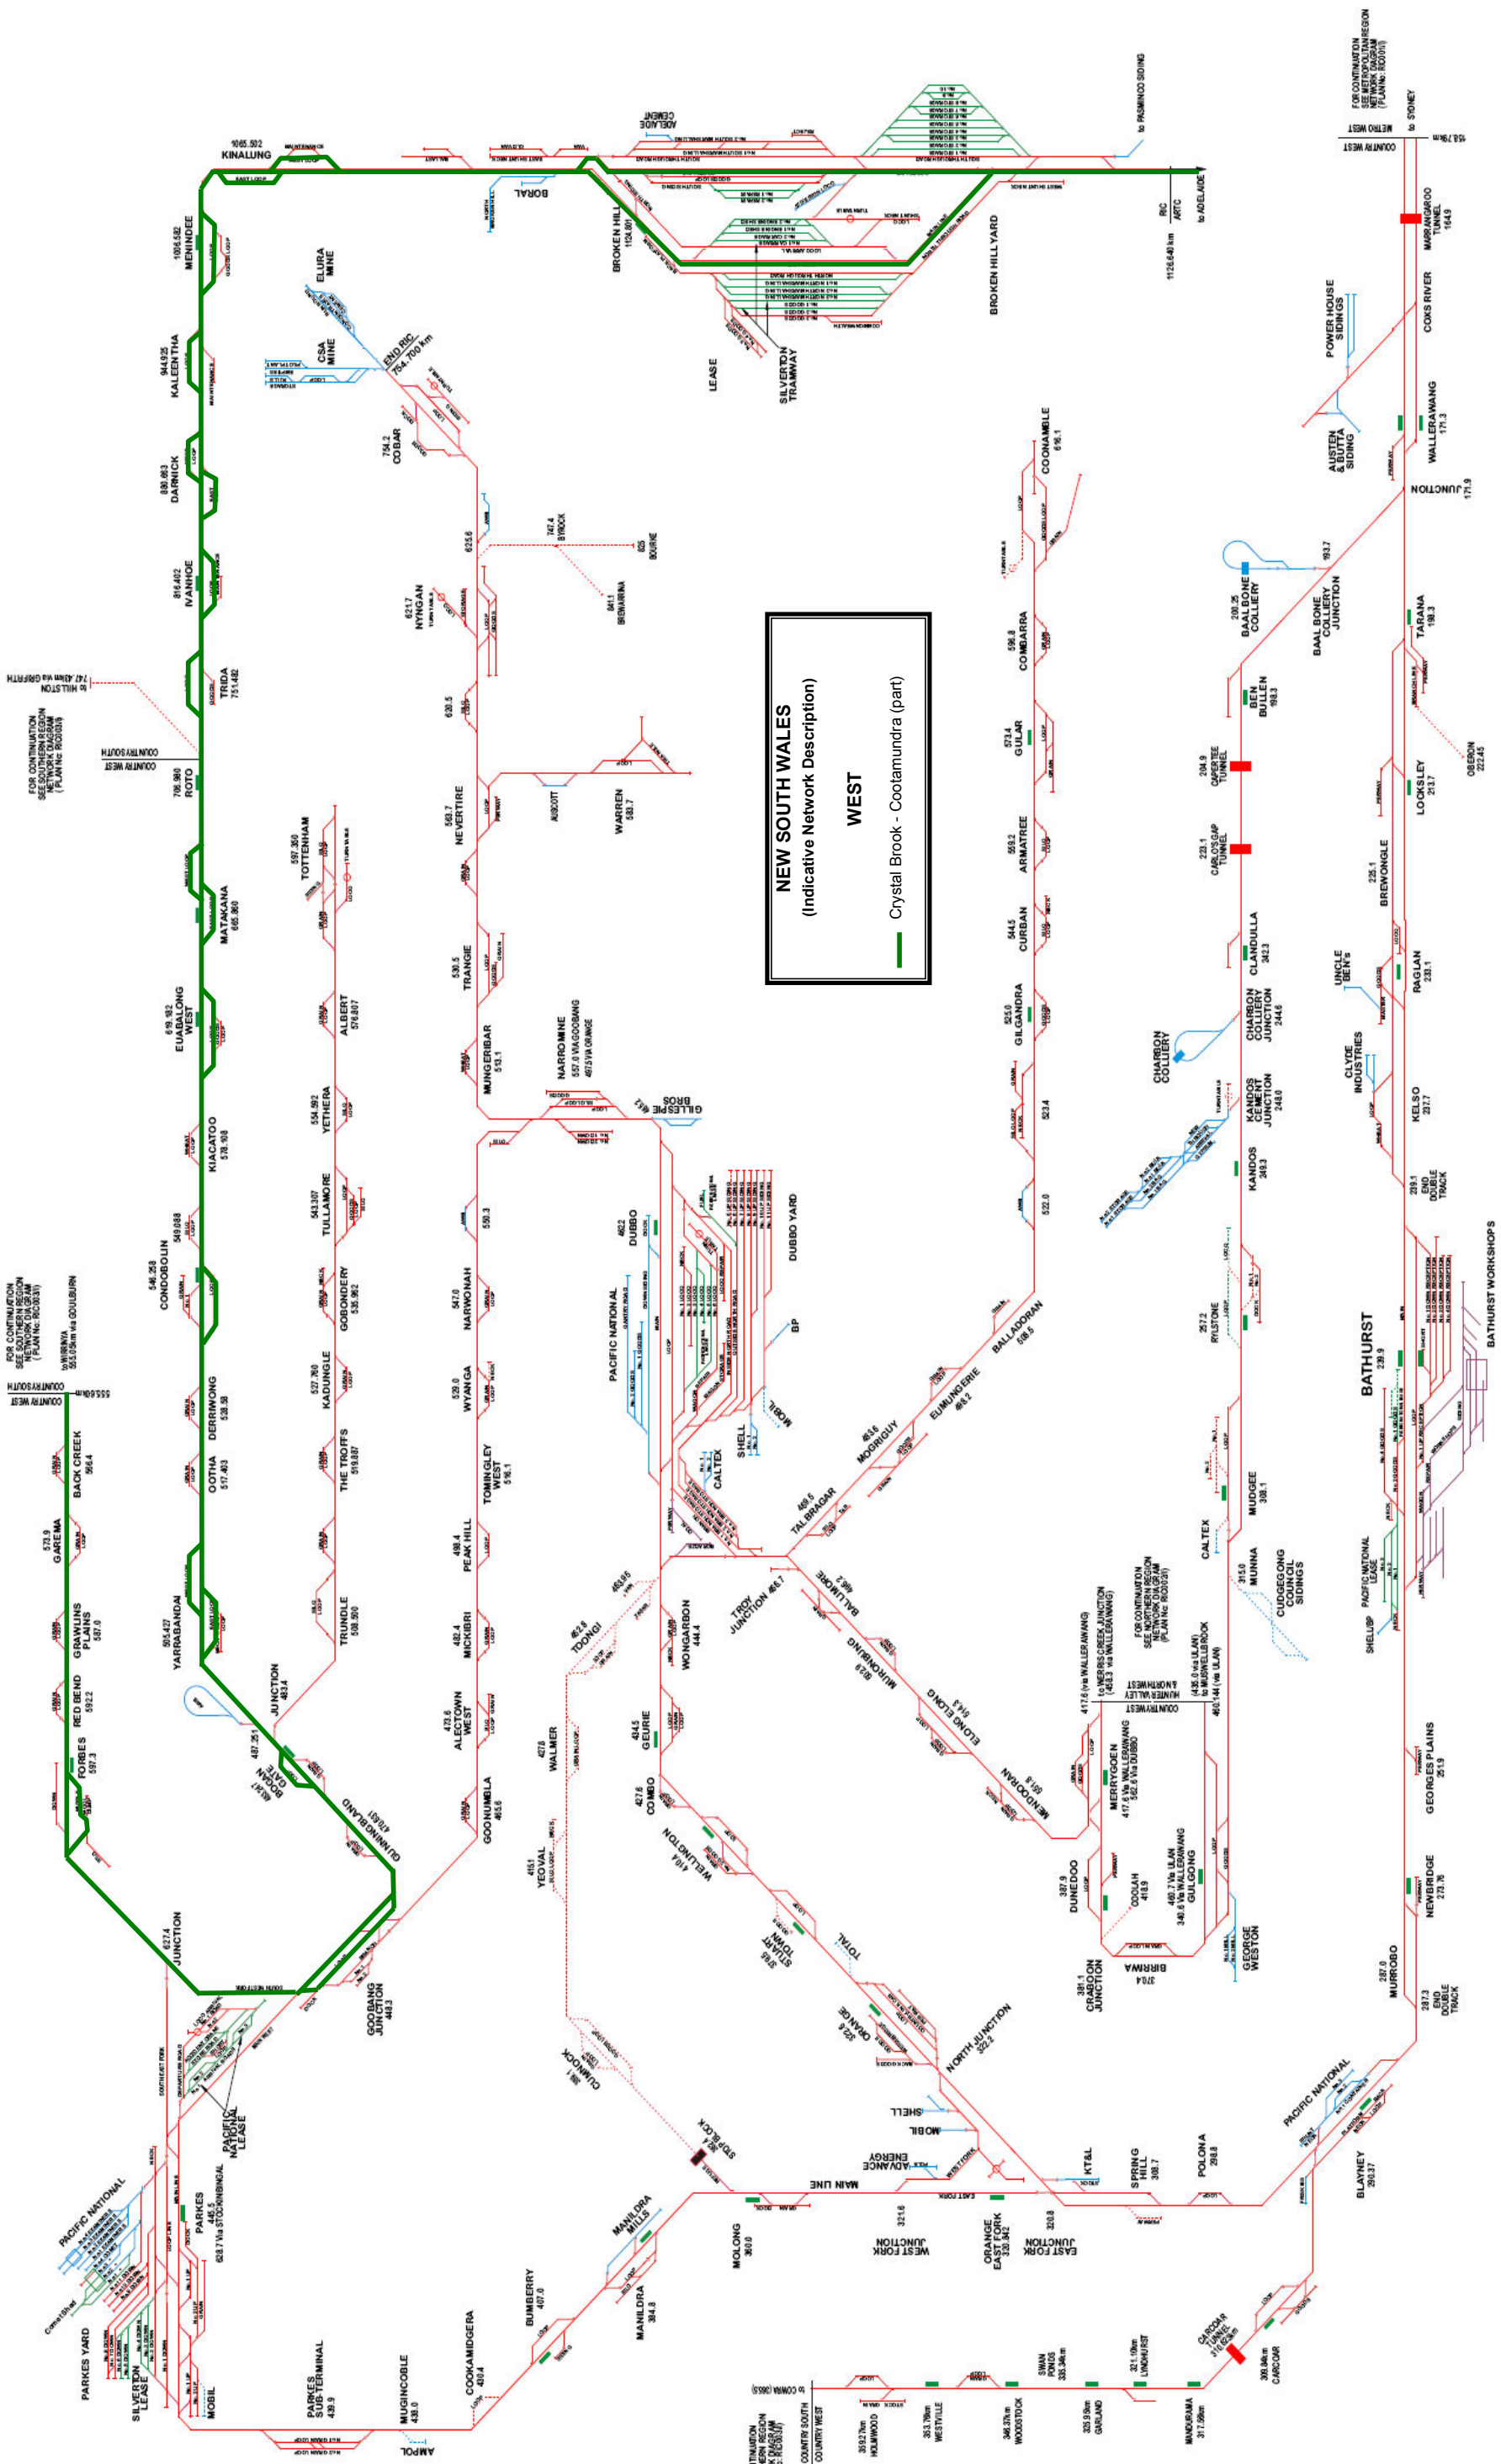

NEW SOUTH WALES
(Indicative Network Description)

WEST

— Crystal Brook - Coolamundra (part)

FOR CONTINUATION
SEE SOUTHERN REGION
NETWORK (PLAN NO. R020331)

FOR CONTINUATION
SEE SOUTHERN REGION
NETWORK (PLAN NO. R020331)